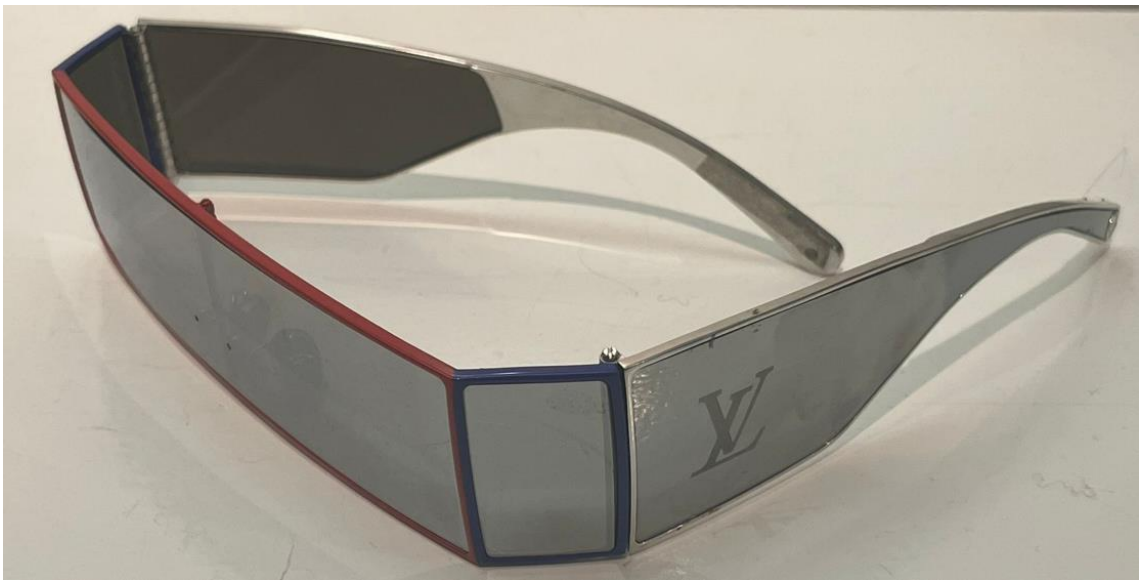

LOOKBOOK BENELUX & NORDICS

TANDEM

MIRROR SHADES - SUNGLASSES

ZK004

LOUIS VUITTON