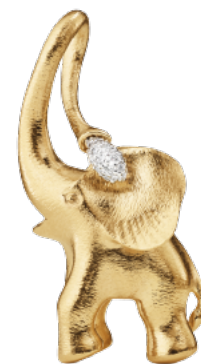

FUNKY STARS EARRING
SMALL, in gold and
diamonds

FUNKY STARS 5-POINTED
EARRING PENDANT, in
gold and diamonds

FUNKY STARS 9-POINTED
EARRING PENDANT, in
gold and diamonds

BY APPOINTMENT TO THE ROYAL DANISH COURT

BOHO BANGLE 15-16CM,
in gold and diamonds

BOHO EARCLIP LARGE, in
gold with opal and
diamonds

BOHO RING, in gold and
diamonds

BY APPOINTMENT TO THE ROYAL DANISH COURT

OLE LYNGGAARD

SINCE 1963

BOHO RING SMALL, in
gold, rutile quartz and
diamonds

SHOOTING STARS
EARRING PENDANT, in
gold and diamonds

BY APPOINTMENT TO THE ROYAL DANISH COURT

OLE L Y N G G A A R D

SINCE 1963

ELEPHANT COLLECTION

BY APPOINTMENT TO THE ROYAL DANISH COURT

OLE LYNGGAARD

SINCE 1963

ELEPHANT PENDANT
LARGE, in gold and
diamonds

BY APPOINTMENT TO THE ROYAL DANISH COURT

OLE L Y N G G A A R D

SINCE 1963

FOREST COLLECTION

BY APPOINTMENT TO THE ROYAL DANISH COURT
OLE LYNGGAARD
SINCE 1963

FOREST RING, in gold
and diamond