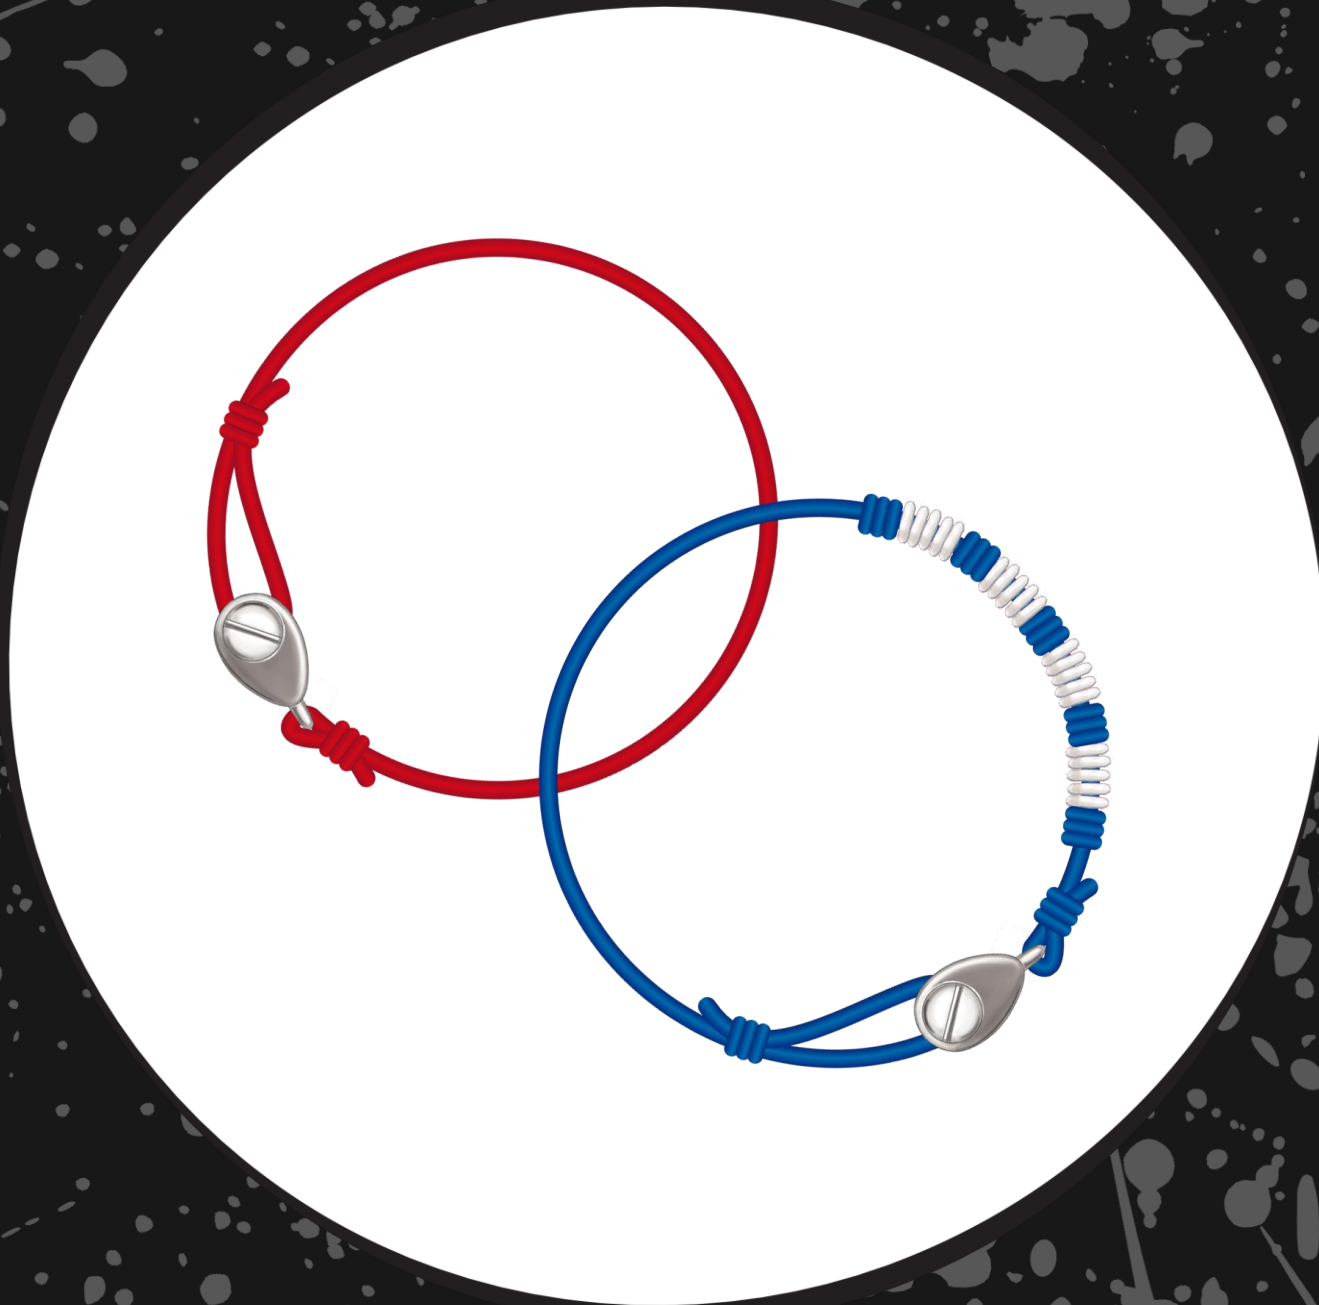

2017

SPRING

POP!

SPRIN

TREBAL

IT'S DODO SUMMER 2017!

FLUO PINK STARFISH STUD EARRING

rose gold and enamel starfish stud earring

AQUA BLUE STARFISH

rose gold and enamel starfish charm

rose gold and enamel starfish stud earring

AQUA RED STARFISH

rose gold and enamel starfish charm

rose gold and enamel starfish stud earring

SUMMER SAUTOIR

silver and lacquer 80cm sautoir

THANK YOU