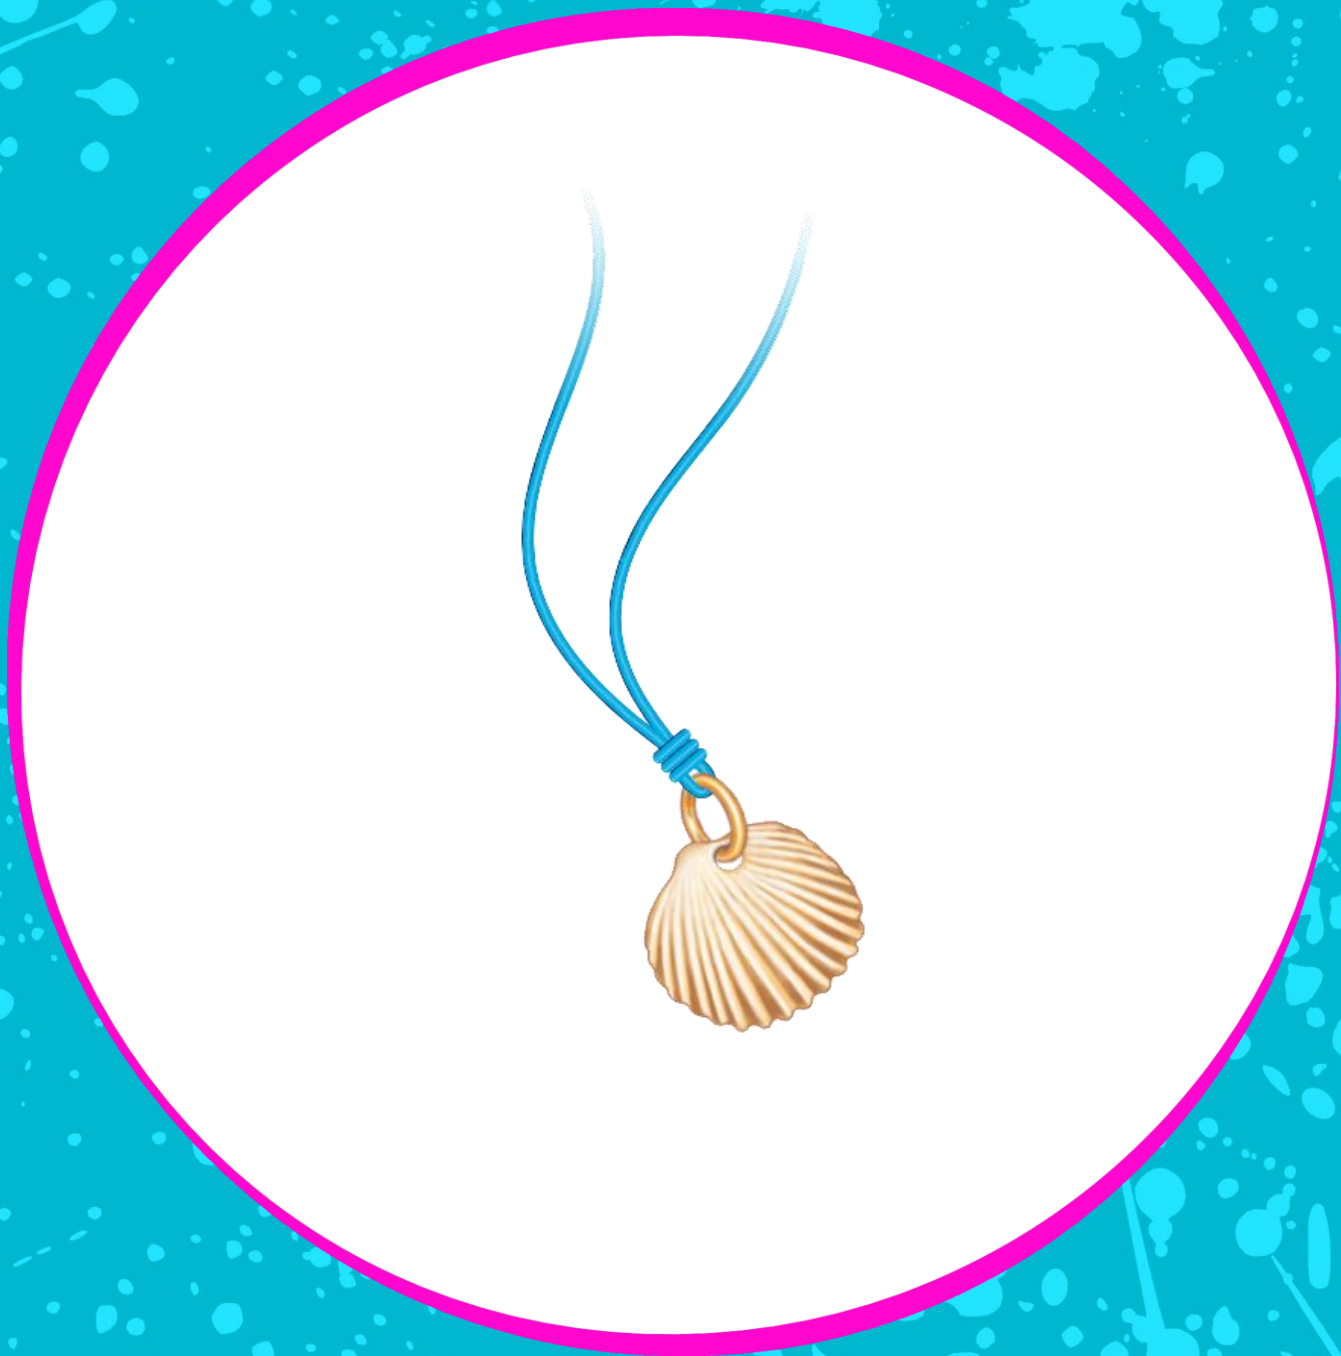

2017

SPRING

POP!

SPRIN

TREBAL

IT'S DODO SUMMER 2017!

FLUO PINK STARFISH STUD EARRING

rose gold and enamel starfish stud earring

AQUA BLUE STARFISH

rose gold and enamel starfish charm

rose gold and enamel starfish stud earring

AQUA RED STARFISH

rose gold and enamel starfish charm

rose gold and enamel starfish stud earring

SUMMER SAUTOIR