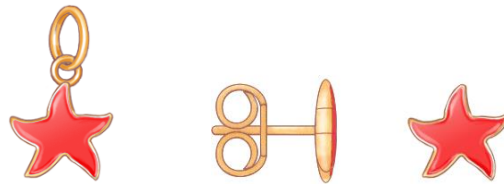

2017

SPRING

POP!

SPRIN

TREBAL

IT'S DODO SUMMER 2017!

FLUO PINK STARFISH STUD EARRING

rose gold and enamel starfish stud earring

AQUA BLUE STARFISH

rose gold and enamel starfish charm

rose gold and enamel starfish stud earring

AQUA RED STARFISH

rose gold and enamel starfish charm

rose gold and enamel starfish stud earring

SUMMER SAUTOIR