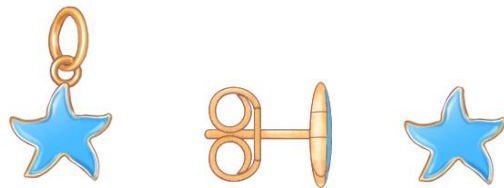

2017

SPRING

POP!

SPRIN

TREBAL

IT'S DODO SUMMER 2017!

FLUO PINK STARFISH STUD EARRING

rose gold and enamel starfish stud earring

AQUA BLUE STARFISH

rose gold and enamel starfish charm

rose gold and enamel starfish stud earring

AQUA RED STARFISH

rose gold and enamel starfish charm

rose gold and enamel starfish stud earring

SUMMER SAUTOIR