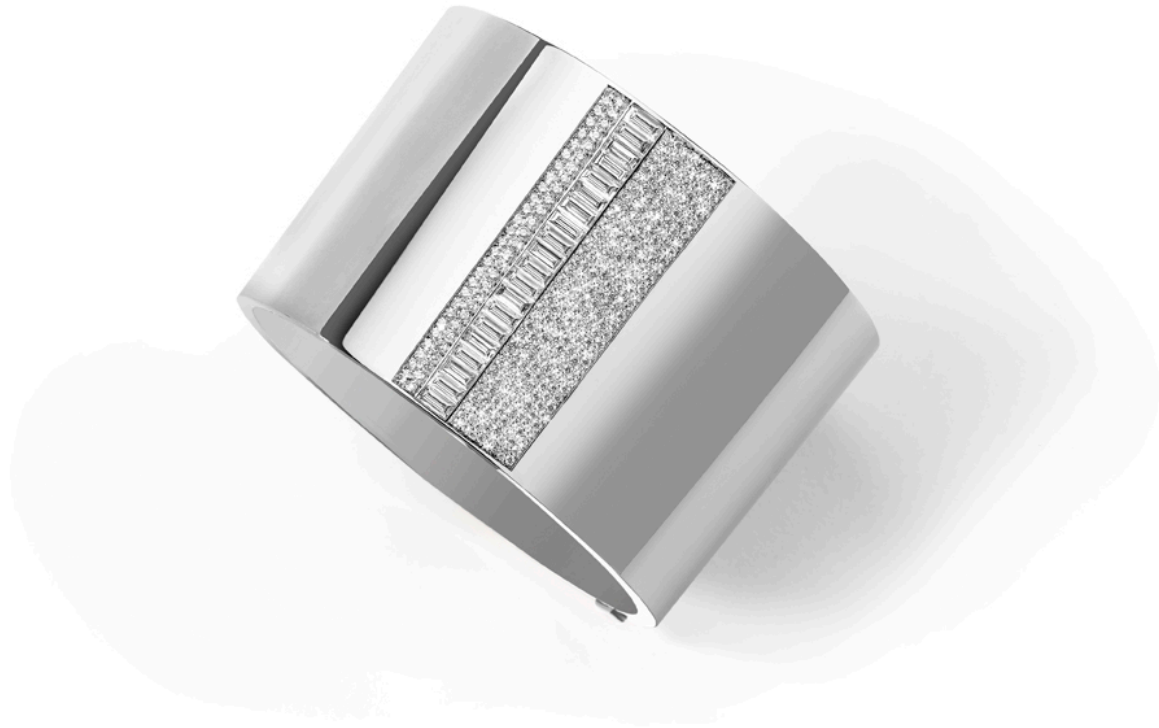

BAFTA
High Jewelry

AVAILABLE AT TAN-DEM

MESSIKA
HAUTE JOAILLERIE

Liz ring & earrings

MESSIKA
HAUTE JOAILLERIE

Liz cuff

Glam'Azone earrings

Glam'Azone cuff

MESSIKA
HAUTE JOAILLERIE

Kate ring

Queen V ring & earrings

Cuff Queen V

MESSIKA
HAUTE JOAILLERIE

Gatsby bracelet

Gatsby necklace

MESSIKA
HAUTE JOAILLERIE

My Twin bracelet and earrings

Daisy ring & earrings

Move set

MESSIKA
HAUTE JOAILLERIE

Move rings

Move ring

Available in rose gold

MESSIKA
HAUTE JOAILLERIE

Skinny Bracelet

ON DEMAND

MESSIKA
HAUTE JOAILLERIE

Diamond Wave earcuff

Available in white gold

MESSIKA
HAUTE JOAILLERIE

Pear cut necklace

Available in white gold