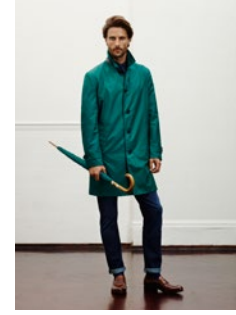

LOOK BOOK
SPRING SUMMER 2017

NEW CITY LOOK

01

Travel Suit in Navy
Mayfair Journey Shirt in
Bengal Stripe
Flower Printed Tie in Blue
Overedges Hank in Blue
and White
Single Monk Strap Shoe in Black

02

Mayfair Double Face Zip Out
Jacket in Navy

Mayfair Travel Suit Trousers
in Navy

Mayfair Journey Shirt in Large
Bengal Stripe

Chambray Pocket Hank

Brown Brogues

03

Fox Umbrella Cloth Raincoat
in Burgundy

Fox Umbrella in Burgundy

Mayfair Contrast Polo