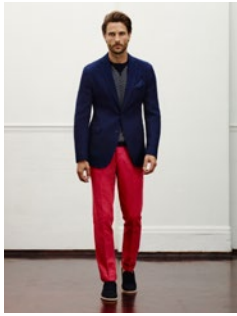

LOOK BOOK
SPRING SUMMER 2017

NEW CITY LOOK

01

Travel Suit in Navy
Mayfair Journey Shirt in
Bengal Stripe
Flower Printed Tie in Blue
Overedges Hank in Blue
and White
Single Monk Strap Shoe in Black

02

Mayfair Double Face Zip Out
Jacket in Navy

Mayfair Travel Suit Trousers
in Navy

Mayfair Journey Shirt in Large
Bengal Stripe

Chambray Pocket Hank

Brown Brogues

03

Fox Umbrella Cloth Raincoat
in Burgundy

Fox Umbrella in Burgundy

Mayfair Contrast Polo