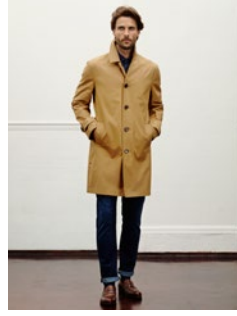

LOOK BOOK
SPRING SUMMER 2017

NEW CITY LOOK

01

Travel Suit in Navy
Mayfair Journey Shirt in
Bengal Stripe
Flower Printed Tie in Blue
Overedges Hank in Blue
and White
Single Monk Strap Shoe in Black

02

Mayfair Double Face Zip Out
Jacket in Navy