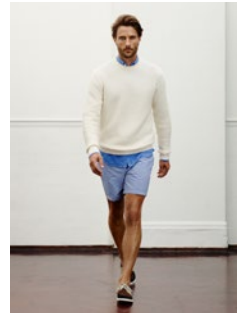

LOOK BOOK
SPRING SUMMER 2017

NEW CITY LOOK

01

Travel Suit in Navy
Mayfair Journey Shirt in
Bengal Stripe
Flower Printed Tie in Blue
Overedges Hank in Blue
and White
Single Monk Strap Shoe in Black

02

Mayfair Double Face Zip Out
Jacket in Navy