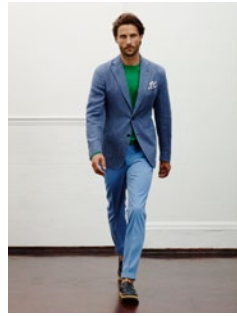

LOOK BOOK
SPRING SUMMER 2017

NEW CITY LOOK

01

Travel Suit in Navy
Mayfair Journey Shirt in
Bengal Stripe
Flower Printed Tie in Blue
Overedges Hank in Blue
and White
Single Monk Strap Shoe in Black

02

Mayfair Double Face Zip Out
Jacket in Navy