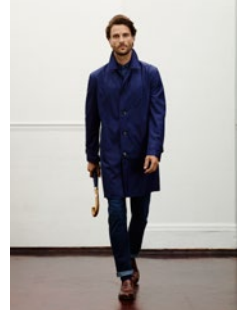

LOOK BOOK
SPRING SUMMER 2017

NEW CITY LOOK

01

Travel Suit in Navy
Mayfair Journey Shirt in
Bengal Stripe
Flower Printed Tie in Blue
Overedges Hank in Blue
and White
Single Monk Strap Shoe in Black

02

Mayfair Double Face Zip Out
Jacket in Navy