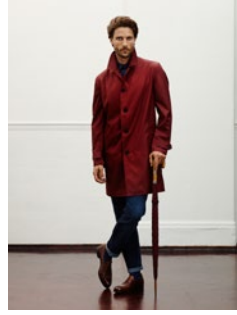

LOOK BOOK
SPRING SUMMER 2017

NEW CITY LOOK

01

Travel Suit in Navy
Mayfair Journey Shirt in
Bengal Stripe
Flower Printed Tie in Blue
Overedges Hank in Blue
and White
Single Monk Strap Shoe in Black

02

Mayfair Double Face Zip Out
Jacket in Navy