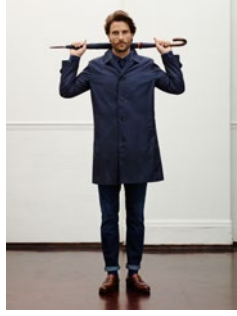

LOOK BOOK
SPRING SUMMER 2017

NEW CITY LOOK

01

Travel Suit in Navy
Mayfair Journey Shirt in
Bengal Stripe
Flower Printed Tie in Blue
Overedges Hank in Blue
and White
Single Monk Strap Shoe in Black

02

Mayfair Double Face Zip Out
Jacket in Navy