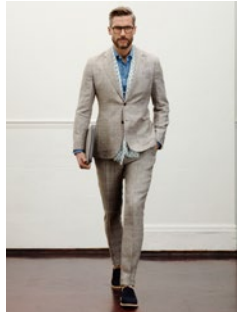

LOOK BOOK
SPRING SUMMER 2017

NEW CITY LOOK

01

Travel Suit in Navy
Mayfair Journey Shirt in
Bengal Stripe
Flower Printed Tie in Blue
Overedges Hank in Blue
and White
Single Monk Strap Shoe in Black

02

Mayfair Double Face Zip Out
Jacket in Navy