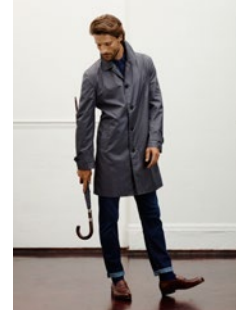

LOOK BOOK
SPRING SUMMER 2017

NEW CITY LOOK

01

Travel Suit in Navy
Mayfair Journey Shirt in
Bengal Stripe
Flower Printed Tie in Blue
Overedges Hank in Blue
and White
Single Monk Strap Shoe in Black

02

Mayfair Double Face Zip Out
Jacket in Navy