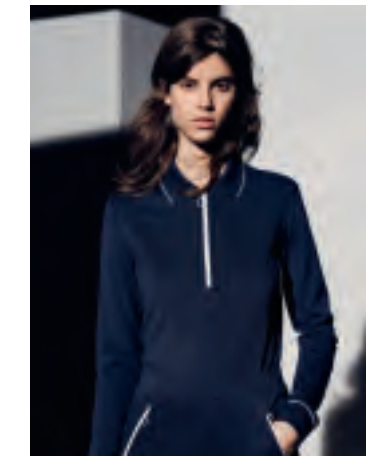

Jumper DF0530 QFB
Skirt JF8853 QFB